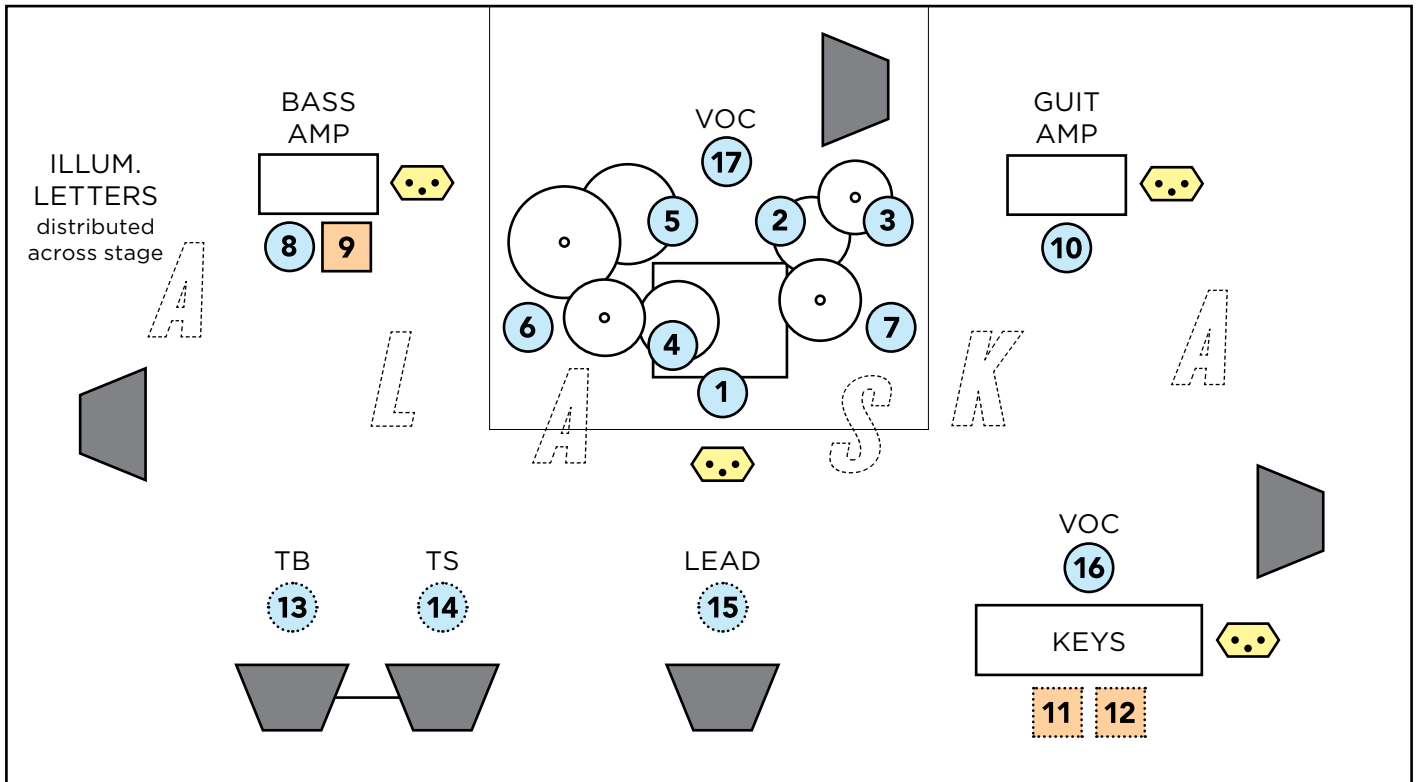

230V OUTLET

CHANNEL LIST		COMMENTS	
1	○ KICK	mic	
2	○ SNARE	mic	
3	○ HIHAT	cond. mic	optional at engineer's discretion
4	○ TOM	mic	"
5	○ FLOOR TOM	mic	"
6	○ OH L	cond. mic	
7	○ OH R	"	
8	○ BASS AMP	mic	
9	■ BASS D.I.	D.I.	one or both at engineer's discretion
10	○ GUIT AMP	mic	
11	■ KEYB PIANO	D.I.	we bring it
12	■ KEYB ORGAN	D.I.	we bring it
13	● TROMBONE	wireless clip mic	we bring it
14	● TENOR SAX	wireless clip mic	we bring it
15	● LEAD VOC	wireless mic	we bring it (SM86), please provide stand
16	○ KEYB VOC	mic	
17	○ DRUMS VOC	mic	